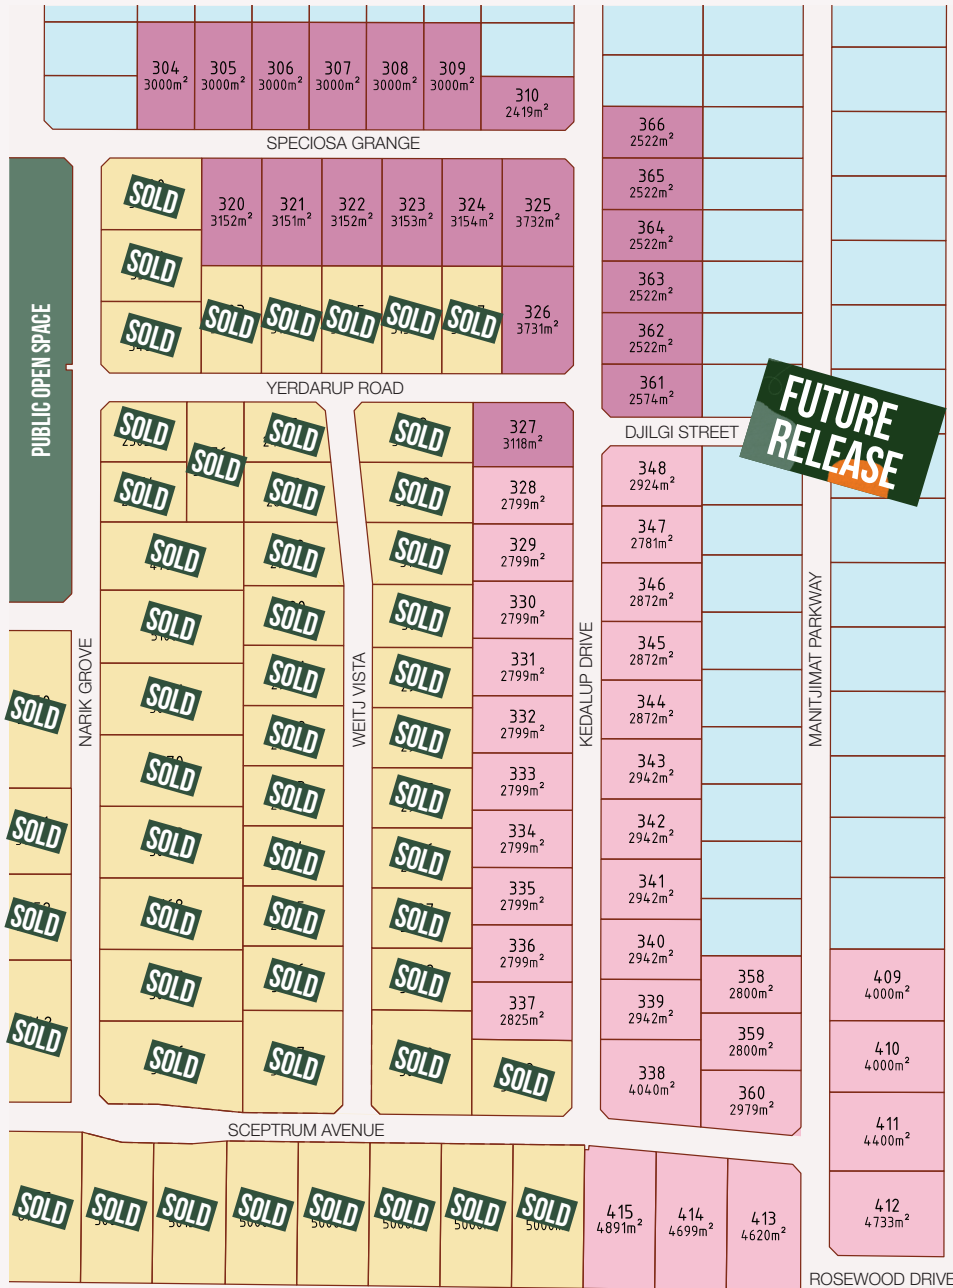

STAGE 5A NOW SELLING

Wildflower Ridge

STAGE 5A (I)
STAGE 5A (II)

WILDFLOWERRIDGEESTATE.COM.AU

Reserve Road, Chittering

RON LYSTER RA76174

MOBILE: 0417 992 664

All prices and lot sizes are subject to change without notice.

STAGE 5A PRICE LIST

Wildflower
Ridge

LOT NO.	AREA (M ²)	FRONTAGE	PRICE
304	3,000	40m	340,000
305	3,000	40m	340,000
306	3,000	40m	340,000
307	3,000	40m	340,000
308	3,000	40m	340,000
309	3,000	40m	340,000
310	2,419	37.5m	310,000
320	3,152	42.02m	345,000
321	3,152	42m	345,000
322	3,152	42m	345,000
323	3,153	42m	345,000
324	3,154	42m	345,000
325	3,732	49.92m	360,000
326	3,731	49.92m	360,000
327	3,118	44.81m	345,000
328	2,799	40m	
329	2,799	40m	
330	2,799	40m	
331	2,799	40m	
332	2,799	40m	
333	2,799	40m	
334	2,799	40m	
335	2,799	40m	
336	2,799	40m	
337	2,825	40.07m	
338	4,040	56m	

LOT NO.	AREA (M ²)	FRONTAGE	PRICE
339	2,942	42m	
340	2,942	42m	
341	2,942	42m	
342	2,942	42m	
343	2,942	42m	
344	2,872	41m	
345	2,872	41m	
346	2,872	41m	
347	2,781	39.7m	
348	2,942	42m	
358	2,800	40m	
359	2,800	40m	
360	2,979	45.9m	
361	2,574	37m	315,000
362	2,522	36m	315,000
363	2,522	36m	315,000
364	2,522	36m	315,000
365	2,522	36m	315,000
366	2,522	36m	315,000
409	4,000	50m	
410	4,000	50m	
411	4,400	55m	
412	4,733	59m	
413	4,620	54.31m	
414	4,699	50m	
415	4,891	47.92m	