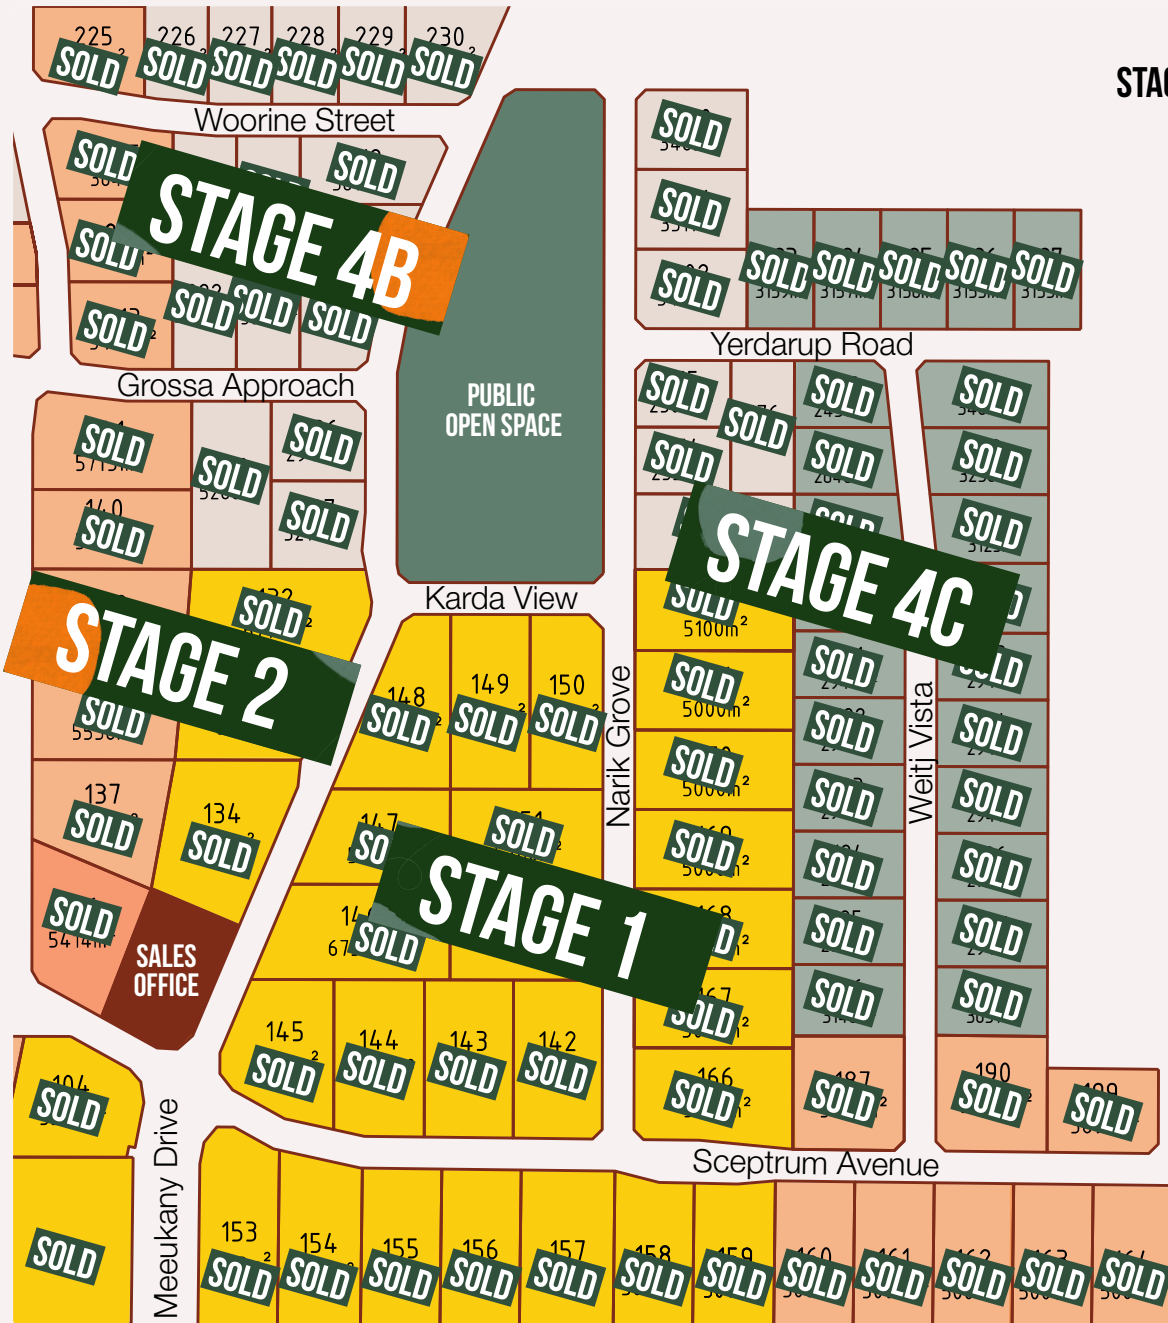

STAGE 4C SOLD OUT

Wildflower Ridge

STAGE 4C

WILDFLOWERRIDGEESTATE.COM.AU

Reserve Road, Chittering

RON LYSTER RA76174

MOBILE: 0417 992 664

All prices and lot sizes are subject to change without notice.