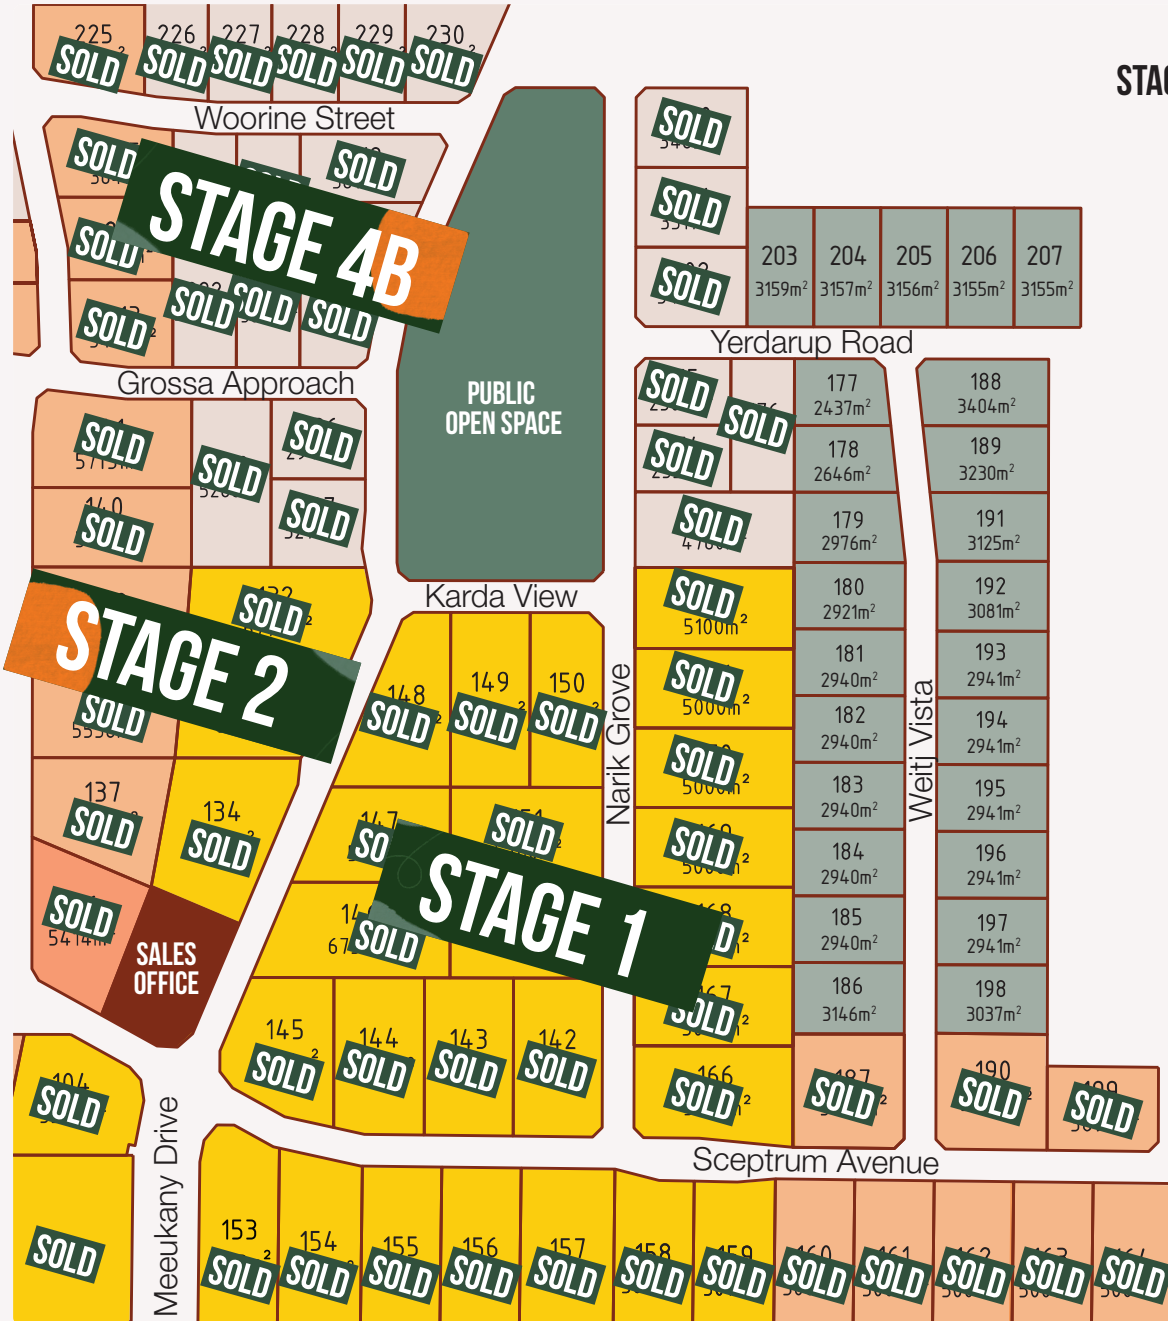

STAGE 4C NOW SELLING

Wildflower Ridge

WILDFLOWERRIDGEESTATE.COM.AU

Reserve Road, Chittering

RON LYSTER RA76174

MOBILE: 0417 992 664

All prices and lot sizes are subject to change without notice.

STAGE 4C PRICE LIST

Wildflower
Ridge

LOT NO.	AREA (M ²)	FRONTAGE	PRICE
177	2,437	42.25	\$260,000
178	2,646	42.25	\$260,000
179	2,976	43.68	\$265,000
180	2,921	41.73	\$265,000
181	2,940	42.00	\$265,000
182	2,940	42.00	\$265,000
183	2,940	42.00	\$265,000
184	2,940	42.00	\$265,000
185	2,940	42.00	\$265,000
186	3,146	44.95	\$270,000
188	3,404	42.25	\$275,000
189	3,230	42.25	\$272,000
191	3,125	42.59	\$270,000
192	3,081	44.00	\$270,000
193	2,941	42.00	\$265,000
194	2,941	42.00	\$265,000
195	2,941	42.00	\$265,000
196	2,941	42.00	\$265,000
197	2,941	42.00	\$265,000
198	3,037	43.04	\$270,000
203	3,159	42.02	\$275,000
204	3,157	42.00	\$275,000
205	3,156	42.00	\$275,000
206	3,155	42.00	\$275,000
207	3,155	42.00	\$275,000