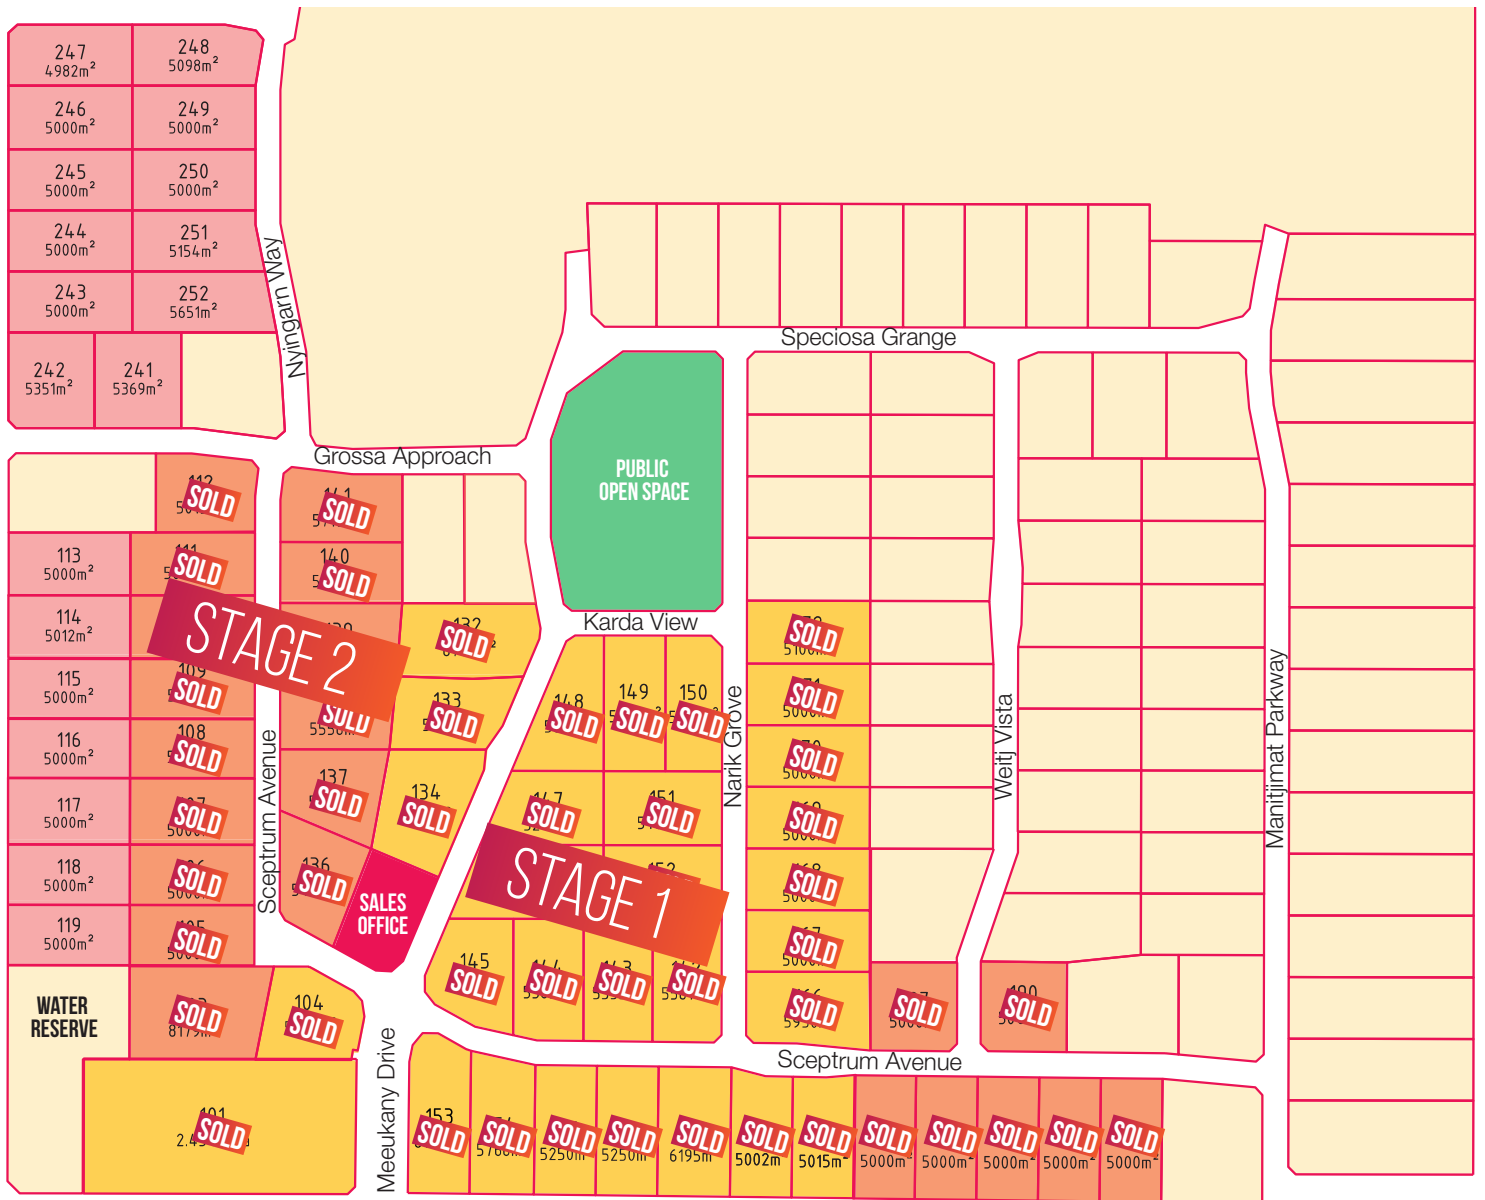

STAGE 3 NOW SELLING

Wildflower
Ridge

NEW RELEASE OF LARGE LIFESTYLE LOTS NOW AVAILABLE

Stage 3 Stage 2 Stage 1 Future Release

WILDFLOWERRIDGEESTATE.COM.AU

Lot 2 Reserve Road, Chittering

RON LYSTER NO. RA76174
MOBILE: 0417 992 664

All prices and lot sizes are subject to change without notice.

PRICE LIST

Wildflower Ridge

LOT NO.	FRONTAGE (M)	AREA (M ²)	PRICE
248	39.37	5,098	\$225,000
249	50	5,000	\$225,000
250	50	5,000	\$225,000
251	50.80	5,153	\$225,000
252	51.03	5,650	\$240,000
241	70	5,372	\$230,000
242	63.99	5,354	\$230,000
243	50	5,000	\$220,000
244	50	5,000	\$220,000
245	50	5,000	\$220,000
246	50	5,000	\$220,000
247	43.99	4,982	\$220,000
113	50	5,000	\$215,000
114	50.12	5,012	\$215,000
115	50	5,000	\$215,000
116	50	5,000	\$225,000
117	50	5,000	\$225,000
118	50	5,000	\$215,000
119	50	5,000	\$215,000